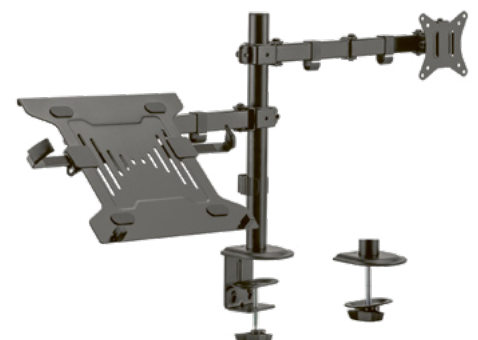

Heavy-Duty Monitor Support Arm Desk for Monitor up to 45"

- Single Monitor Arm for standard / ultra-wide monitors up to 45" in size and 15Kg in weight
- Quick-release VESA bracket features 75x75mm and 100x100mm mounting capability, and the stand secures to desks up to 80mm thick with the heavy-duty C-clamp with the included grommet mount

EW1527

EW1528

Heavy-Duty Dual Monitor Support Arm Desk for Monitor up to 35"

- Dual Monitor Arm for standard / ultra-wide monitors up to 35" in size and 15Kg in weight
- Quick-release VESA bracket features 75x75mm and 100x100mm mounting capability, and the stand secures to desks up to 80mm thick with the heavy-duty C-clamp with the included grommet mount

Desk Mount for 1 screen and 1 Laptop

- Universal desk mount for 1 monitor up to 34" max. 9kg and 1 Notebook up to 15.6" max. 4kg
- Adjustable in height
- VESA 75x75 and 100x100

EW1519

Heavy-Duty Mobile TV Floor Stand For TVs up to 86"

- Height-Adjustable TV Mount
- Portrait or Landscape Orientation: a versatile solution for any installation

EW1550

EW1541

Premium Heavy-Duty TV Stand: Accommodates 55-120 inch TVs

- Heavy-Duty Steel Construction: Crafted from robust steel, this TV cart ensures uncompromising durability, providing a secure and stable platform for large 55"-100" TVs and multimedia monitors
- Height Adjustment: Tailor the viewing experience to your preference with the convenient height adjustment feature