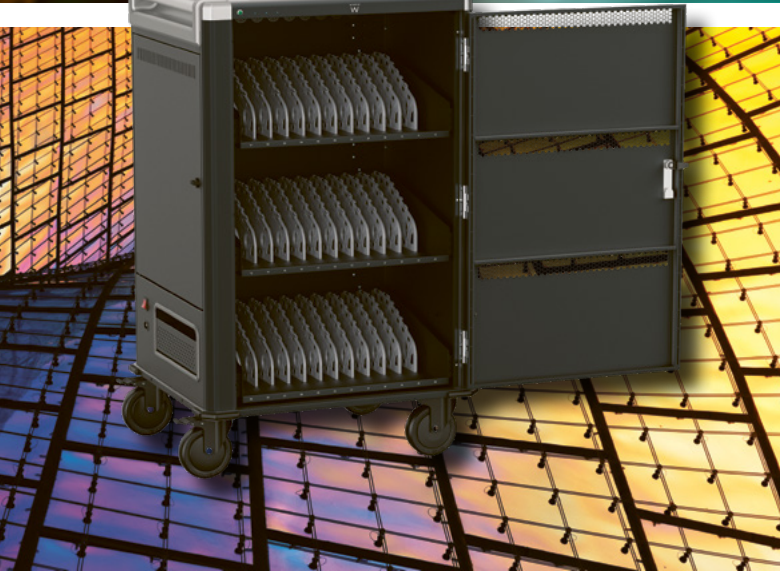

e'went

CATALOGUE NOVELTIES 2024 / 2025

Monitor and TV supports

Heavy-Duty Gaming Monitor Support Arm Desk for Monitor up to 49"

- Single Monitor Arm for standard / ultra-wide monitors up to 49" in size and 20 kg in weight
- Quick-release VESA bracket features 75x75 mm and 100x100 mm mounting capability
- Cool Lighting Effect: blends seamlessly into any gaming station

EW1509

EW1529

Heavy-Duty Monitor Support Arm Desk for Monitor up to 49"

- Single Monitor Arm for standard / ultra-wide monitors up to 49" in size and 20Kg in weight
- Quick-release VESA bracket features 75x75mm and 100x100mm mounting capability, and the stand secures to desks up to 80mm thick with the heavy-duty C-clamp with the included grommet mount

Heavy-Duty Monitor Support Arm Desk for Monitor up to 45"

- Single Monitor Arm for standard / ultra-wide monitors up to 45" in size and 15Kg in weight
- Quick-release VESA bracket features 75x75mm and 100x100mm mounting capability, and the stand secures to desks up to 80mm thick with the heavy-duty C-clamp with the included grommet mount

Heavy-Duty Floor-Wall Stand for TVs 55 up to 100 inch

- Supports screen and multimedia monitor sizes ranging from 55 to 100 inches, accommodating a maximum weight capacity of 120kg
- Expertly crafted for educational environments, ensuring enhanced safety in classrooms, multimedia halls, and more