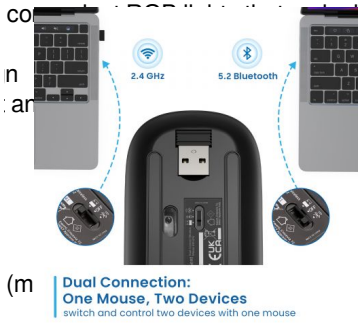

- Achieve the perfect level of precision with three adjustable DPI settings (800/1200/1600). Whether you're working on detailed projects or casually browsing, enjoy greater accuracy and control.
- RGB Lights