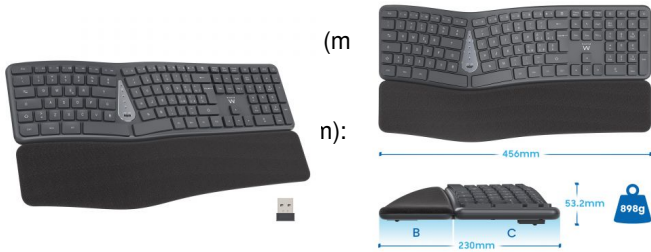

Improved posture and reduced muscle tension The wrists remain in a natural and comfortable position thanks to the feet that can be adjusted to 0°, -4°, and -7° for optimal ergonomic positioning.

Low-profile and concave keys for fast and comfortable typing. The wireless keyboard allows for fast typing speeds as the concave, low-profile keys fit the shape of your fingers. The concave key shape enables a more comfortable key press. The back of the keyboard is equipped with anti-slip pads to keep the keyboard stable.

Full-size Design The material used for the Ewent wireless keyboard is high-density polycarbonate to enhance its durability. The large size of the keyboard gives your fingers ample space for easier typing. Quick keys like Play, Pause, and Volume allow you to stay focused without having to open other programs or settings just to make adjustments.

Wide Compatibility The Ewent keyboard is compatible with Bluetooth devices running Windows 8/10/11 or later and Android 4.3 or later.

TECHNICAL

- Connections Type: Bluetooth 3.0, Bluetooth 5.0, Wireless 2.4Ghz
- Keyboard 116 low profile, 12 multimedia keys
- Status LEDs: Mode Indicator, Capslock and Low-power status; Battery Status, 2.4Ghz connetion, BT1 connection, BT2 connection, On-Off
- Control Distance: 10 m
- Battery: rechargeable 300mAh Lithium Battery
- System Support: Windows XP, 7, 8.1, 10, 11; Android
- Weight: 898g

• Dimensions: (WxHxD): 456x230x53.2mm

LOGISTIC

Ergonomic QWERTY Keyboard with Slovenian Layout

Ergonomic Design

comfortable typing

Reduce Strain on Your Wrist

54% more support for your wrists

1. Stain-Resistant Fabric
2. High Density Support Layer
3. Memory Foam