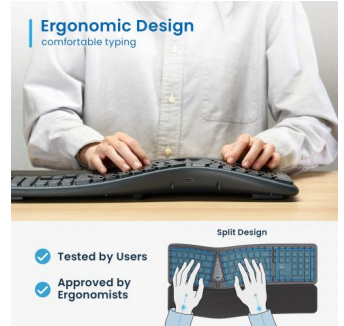

LOGISTIC

Product Name: Ergonomic Keyboard

Ergonomic QWERTY Keyboard with Italian Layout

Ergonomic Design

comfortable typing

Reduce Strain on Your Wrist

54% more support for your wrists

1. Stain-Resistant Fabric
2. High Density Support Layer
3. Memory Foam