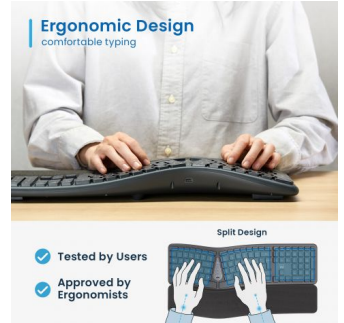

- Battery: rechargeable 300mAh Lithium Battery
- System Support: Windows XP, 7, 8.1, 10, 11; Android
- Weight: 898g

Ergonomic QWERTY Keyboard with Italian Layout

Ergonomic Design

comfortable typing

Reduce Strain on Your Wrist