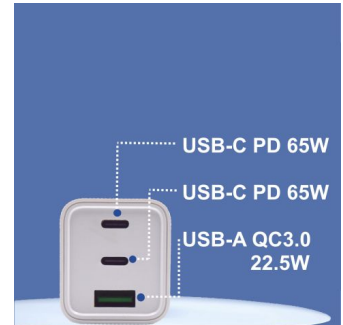

LOGISTIC

- Product Weigth:
- Retail packaging Dimension (mm):
- Retail packaging Weigth:
- Master carton Qty:
- Master carton Dimension (cm):
- Master carton Weigth:

3x
Ports

3x
Devices at
the same
time

**Universal
Compatibility**