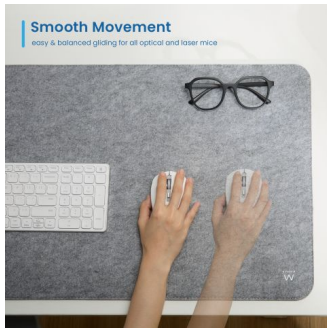

Smooth Movement