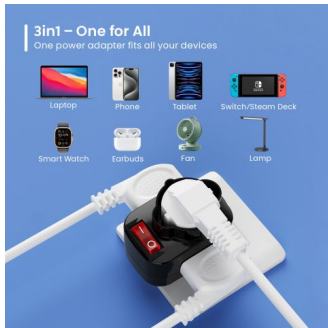

Multi-Plug Power Charging Adapter