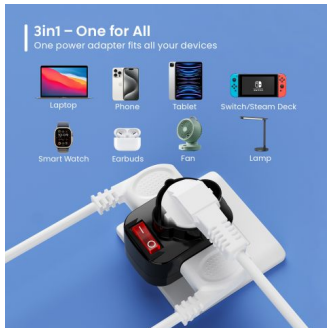

Multi-Plug Power Charging Adapter