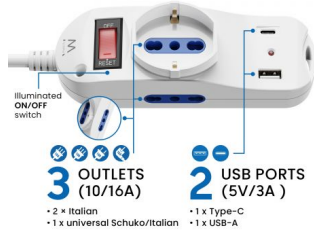

Safe device

USB ports and power outlets have overload protection. The device is equipped with Child protection on every single socket.

Possibility of wall mounting

TECHNICAL

- Outlets: 2x Type L 10/16A and 1x Type F female + Type L 10/16A
- Switch with light: Yes
- Input: AC 110-230V-50-60Hz
- 1 USB type C (5V/3A, 9V/2.22A 12V/1.66A) PD/QC3.0 fast charge - Max power:20W
- 1 USB type A (5V/3A)
- Protection: Children and Overload
- Desk Mount: Yes
- Cable: H05VV-F 3G 1.0 mm² - 1.5 mt.
- Plug connector: space-saving Italian 10A (L Type)
- Max voltage: 250V/2500W
- Dimensions: 14.6x4.4x4.8 cm
- Weight: 300 gr
- Color: White

LOGISTIC

- Product Weight:
- Retail packaging Dimension (mm):

n):

Multi-Plug Charging Station

For charging up to 5 devices at the same time

Fast Charging

USB-C port supports PD/QC 3.0 fast charging

PD 3.0 Type-C Fast Charging
 50% 30min

Original Charging
 30% 90min

10A Schuko Plug

20W Max Power

Wall Mountable Design

for easy installation on the wall

MAX 3500W
 Diameter of the cables 3x(1.0mm)
 Copper core cable
 Less heat and excellent conductivity