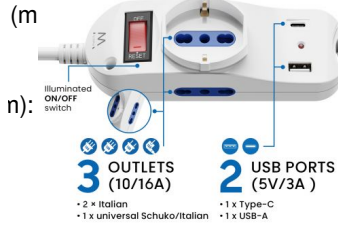

Multi-Plug Charging Station

For charging up to 5 devices at the same time