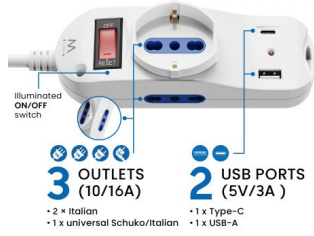

Safe device

USB ports and power outlets have overload protection. The device is equipped with Child protection on every single socket.

Possibility of wall mounting

TECHNICAL

- Outlets: 2x Type L 10/16A and 1x Type F female + Type L 10/16A
- Switch with light: Yes
- Input: AC 110-230V-50-60Hz
- 1 USB type C (5V/3A, 9V/2.22A 12V/1.66A) PD/QC3.0 fast charge - Max power:20W
- 1 USB type A (5V/3A)
- Protection: Children and Overload
- Desk Mount: Yes
- Cable: H05VV-F 3G 1.0 mm² - 1.5 mt.
- Plug connector: space-saving Italian 10A (L Type)
- Max voltage: 250V/2500W
- Dimensions: 14.6x4.4x4.8 cm
- Weight: 300 gr
- Color: White

LOGISTIC

- Product Weight:
- Retail packaging Dimension (mm):

n):

Multi-Plug Charging Station

For charging up to 5 devices at the same time

Fast Charging

USB-C port supports PD/QC 3.0 fast charging

PD 3.0 Type-C Fast Charging
 50% 30min

Original Charging
 30% 60min

10A Schuko Plug

20W Max Power

Wall Mountable Design

for easy installation on the wall

MAX 3500W
 Diameter of the cables 3x(1.0mm)
 Copper core cable
 Less heat and excellent conductivity