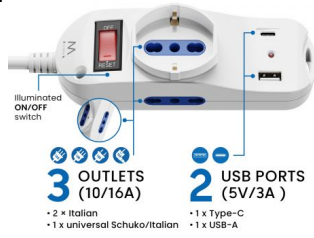

Safe device

USB ports and power outlets have overload protection. The device is equipped with Child protection on every single socket.

Possibility of wall mounting

TECHNICAL

- Outlets: 2x Type L 10/16A and 1x Type F female + Type L 10/16A
- Switch with light: Yes
- Input: AC 110-230V-50-60Hz
- 1 USB type C (5V/3A, 9V/2.22A 12V/1.66A) PD/QC3.0 fast charge - Max power:20W
- 1 USB type A (5V/3A)
- Protection: Children and Overload
- Desk Mount: Yes
- Cable: H05VV-F 3G 1.0 mm² - 1.5 mt.
- Plug connector: space-saving Italian 10A (L Type)
- Max voltage: 250V/2500W
- Dimensions: 14.6x4.4x4.8 cm
- Weight: 300 gr
- Color: White

LOGISTIC

- Product Weight:
- Retail packaging Dimension (mm):

n):

Multi-Plug Charging Station

For charging up to 5 devices at the same time

Fast Charging

USB-C port supports PD/QC 3.0 fast charging

PD 3.0 Type-C Fast Charging
 50% 30min

Original Charging
 20% 60min

10A Schuko Plug

20W Max Power

Wall Mountable Design

for easy installation on the wall

MAX 3500W
 Diameter of the cables 3x(1.0mm)
 Copper core cable
 Less heat and excellent conductivity