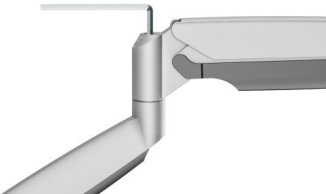

- Master carton Dimension (cm):
- Master carton Weight:

Spring Tension Mechanism
for perfect weight adjustments