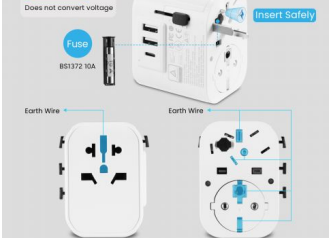

- Max Power: 10A Max.(1250W at 125V or 2300W at 250V)
- Plastic Material: New pc 94v0 – PC fire-retardant
- Metal Material: Full copper with nickel Plating

Travel Ready. Compact and Universal

Small body and foldable plug

Charge Four Devices at Once

All in One Design

- Master carton Qty:
- Master carton Dimension (cm):

Travel Abroad One Adapter Enough

One socket, compatible with different plugs

Perfect for Worldwide Travel

Multiple Protection

protect children against electric shock

Safety use

Wide compatibility