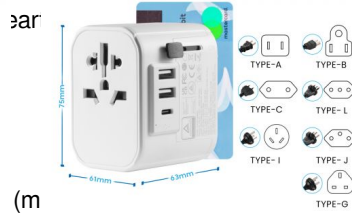

Travel Ready. Compact and Universal

Small body and foldable plug