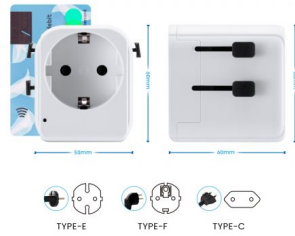

Travel Ready. Compact and Universal

Small body and foldable plug