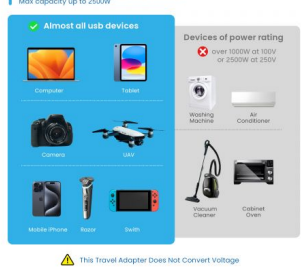

Wide compatibility

⚠ This Travel Adapter Does Not Convert Voltage