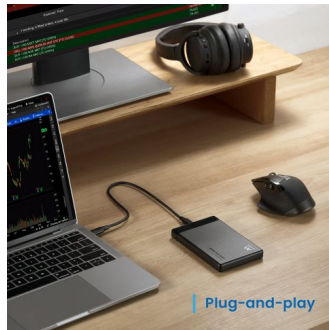

Light Weighted and Great Protection
for you to carry around and share with others

Plug-and-play

Installation Guide

- **STEP 1**
  Slide and open the cover
- **STEP 2**
  Insert the hard disk
- **STEP 3**
  Slide the cover back to the enclosure