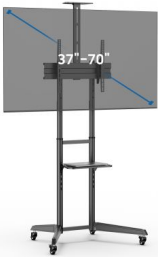

Wide Compatibility

Fits 37"-70" screens up to 50kg