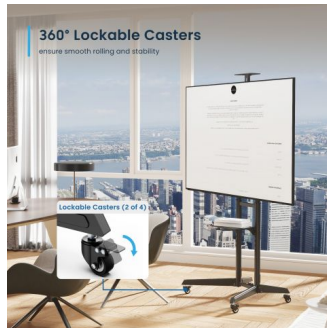

360° Lockable Casters

ensure smooth rolling and stability