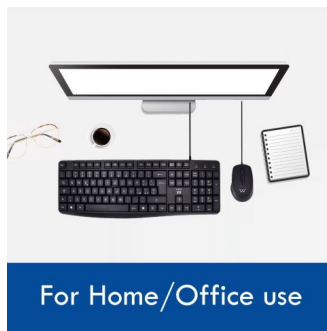

DESCRIPTION

Silent for home and office

The Ewent EW3008 keyboard has silent keys so you can type for many hours without disturbing colleagues and family. In addition, the keys are resistant to splashes of liquids and with the adjustable feet it is possible to increase the inclination up to 5 °.

For Home/Office use