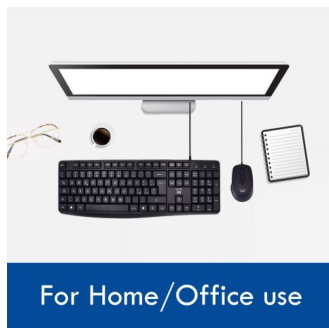

DESCRIPTION

Silent for home and office

The Ewent EW3008 keyboard has silent keys so you can type for many hours without disturbing colleagues and family. In addition, the keys are resistant to splashes of liquids and with the adjustable feet it is possible to increase the inclination up to 5 °.

For Home/Office use