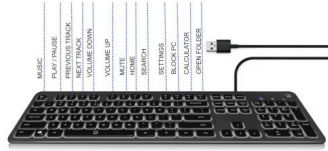

MULTIMEDIA KEYS