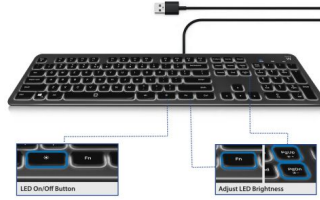

WHITE LED BACKLIGHT