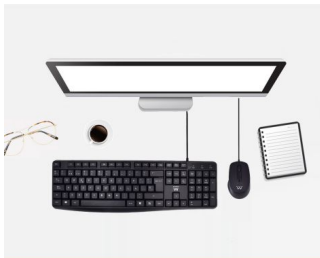

Mouse Dimension