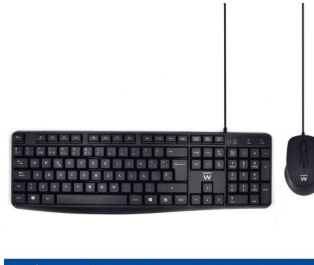

• Master carton Weight:

Quiet Typing & Silent Click

Silent Click