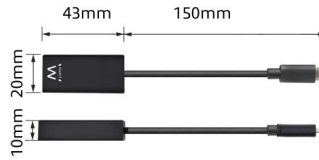

4K @60Hz   Maximum resolution 4096 x 2160 (4K)