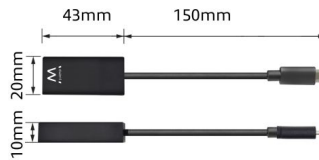

4K @60Hz   Maximum resolution 4096 x 2160 (4K)