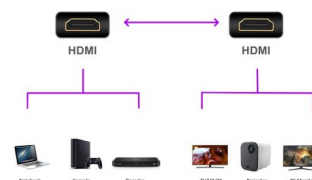

- 4K @ 30Hz
- 16:9 Aspect Ratio
- 10 Gbps
- 32 Channels