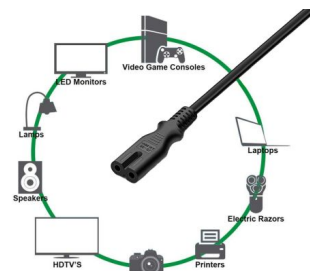

Compatibilità