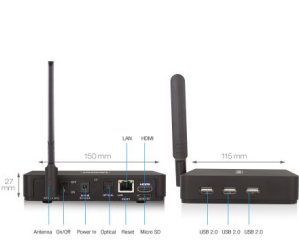

TECHNICAL

1

4K

- Chipset: AMLogic S905X with Dolby and DTS, Quad Core Cortex A532GHz
- GPU: Penta core Mali-450

h 8

DN

- AVI / BDMV / BDISO / MKV / VOB / ISO / IFO / TS / TP / TRP / M2TS / MPG / MP4 / MOV / M4V / WMV / RMVB / FLV resolution up to 1080p