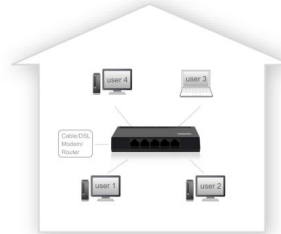

Create a **high speed network** for file sharing and Internet