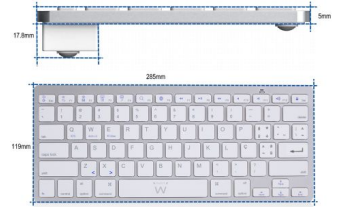

ULTRA-SLIM DESIGN