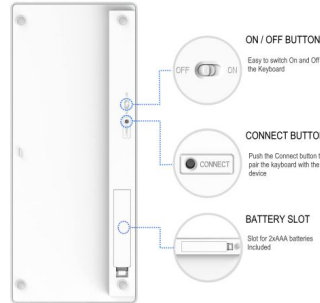

ON / OFF BUTTON

Easy to switch On and Off the Keyboard

CONNECT BUTTON

BATTERY SLOT

Slot for 2xAAA batteries included