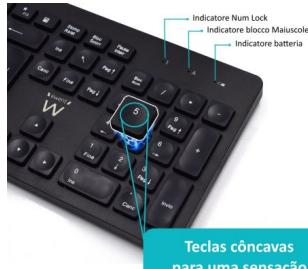

Teclas côncavas
para uma sensação
perfeita ao digitar