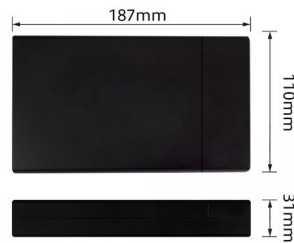

- Master carton Dimension (cm): 47,5 x 27 x 47
- Master carton Weigth: 13.00 kg

Tool-free Installation

1. **1** Press to slide back the cover
2. **2** Insert the HDD or SSD and close the cover
3. **3** Connect to your Computer using the included cable