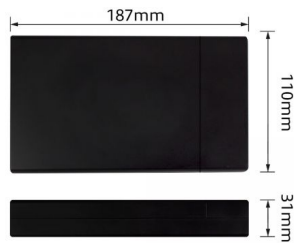

Tool-free Installation

1. **1** Press to slide back the cover
2. **2** Insert the HDD or SSD and close the cover
3. **3** Connect to your Computer using the included cable