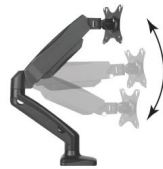

Ideal for flexible workspaces

When working in an office space with flexible workspaces, you can use the EW1516 Dual Desk Mount with gas spring. The EW1516 is easy adjustable in height and depth without any tools. Tilt, swivel and rotate your screens to create an ideal ergonomic work space and reduce the risk of neck, back and shoulder complaints. Cables are kept out of sight thanks to the cable management system. Additionally, the Desk Mount has integrated USB 3.2 Gen1 (USB 3.0), microphone and speaker extension ports.

With convenient monitor mounting system

Adjust the monitors to your preferences by setting the ideal viewing distance. The desk mount is suitable for two screens up to 34 inch with a maximum weight of 2-9kg each. The EW1516 is fitted with 75x75 mm and 100x100 mm VESA mount. The easy mounting system makes it possible to attach the monitor to the desk mount all by yourself. All mounting gear for both the clamp and grommet mount is enclosed.

TECHNICAL

- Material: Aluminum, Steel, Plastic
- Surface Finish: Powder coating
- Color: Black
- Product Size WxHxD: 900x610x370mm
- Installation: Clamp, Desk mount
- Suggested Screen Size: up to 34"
- Suitable for: 2 screens
- Weight Capacity Range Flat Screen: 2x 9 Kg
- Weight Capacity Range Curved Screen: 2x 7 Kg
- VESA: 100x100,75x75
- Pivot points: 3
- Tilt: +90°~-45°
- Swivel: 360°
- Rotate: 360°
- Arm Extend: 450mm
- Height: 475mm
- Clamp Thickness: 10mm-83mm
- Freely Height Adjustable : Yes (Gas spring)
- Cable Management: Yes
- USB extension port: 1 USB 3.2 gen 1 (length: 180cm)

LOGISTIC

Product dimensions: 40x40x100cm

(m
40

n):
kg

Gas Spring Monitor Positioning
Reposition your monitor very easily

Audio & USB Extension Ports
1x Mic, 1x Headphones & 1x USB 3.1gen1