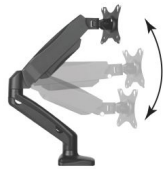

Gas Spring Monitor Positioning
Reposition your monitor very easily