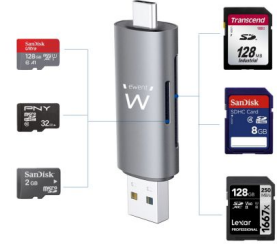

Dual Connectors

Dual Card Slot

Wide Compatibility

- USB-C Devices**
 - Laptop
 - OTG Smartphone
 - OTG Tablet
- USB-A Device**
 - Laptop