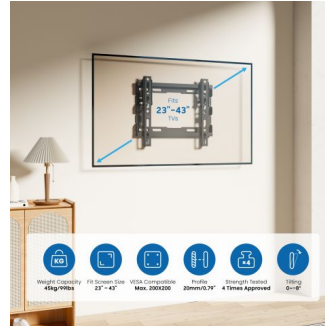

EW1506

Easy Tilt TV Wall Mount M

Ultra-thin tiltable wall mount for TVs from 23 inch up to 42 inch

- Suitable for TVs from 23 inch up to 42 inch (~58-107 cm)
- With VESA mount: 75x75, 100x100, 200x100, 200x200
- Tilt angle: 0°/-8°
- Maximum weight capacity: 35 kg
- Space-saving design: only 20.5 mm from the wall
- Safety system: keeps the TV securely in place

DESCRIPTION

The EW1506 Easy Tilt TV Wall Mount M is the ideal solution for mounting your TV (23 inch up to 42 inch, max weight 35 kg) extremely close to the wall. The mount has a 20.5 mm slim profile and is suitable for all TVs with a VESA 75x75, 100x100, 200x100, 200x200 mounting standard. The mount can tilt vertically upwards/downwards with an angle of 0°/-8°. The safety system keeps the TV securely in place.

TECHNICAL

- Material: Aluminum, Steel
- Surface Finish: Powder coating
- Color: Black
- Product Size: 265x222x20.5mm
- Installation: Solid wall
- Supported Screen Size: 23 "-42 "
- VESA: 75x75,100x100, 200x100, 200x200
- Tilt: 0° / -8°
- Weight Capacity Range: 0-35 kg

Dimensions (mm)